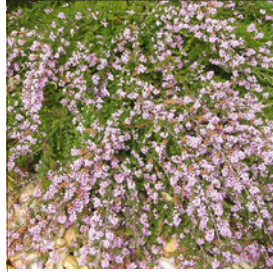

OLEARIA
little smokie
MEDIUM SHRUB

PATERSONIA
occidentalis
SMALL SHRUB

Native Coastal

CONTINUED...

POLYGALA
little polly
SMALL SHRUB

SCAEVOLA
fanfare
GROUND COVER

THRYPTOENE
saxixola
SMALL SHRUB

WESTRINGIA DWARF
aussie box
MEDIUM SHRUB

Contemporary

PLANT SELECTIONS

AGAVE
attenuata
MEDIUM SHRUB

ALTERNANTHERA
little ruby
SMALL SHRUB

BUXUS MICROPHYLLA
japonica
SMALL SHRUB

BUXUS
sempervirens
LARGE SHRUB

DIANELLA
revelation
SMALL SHRUB

DIANELLA
tas red
SMALL SHRUB

DIANELLA
tropic belle
SMALL SHRUB

DIANELLA
variegata
SMALL SHRUB

GARDENIA
florida
LARGE SHRUB

LAURUS
nobilis
LARGE SHRUB

LIRIOPE EVERGREEN
giant
MEDIUM SHRUB

LOMANDRA
silver grace
SMALL SHRUB

LOMANDRA
tanika
SMALL SHRUB