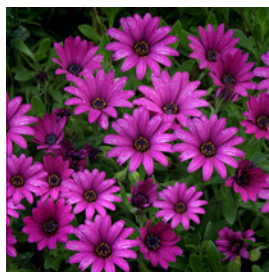

AGAPANTHUS
white
MEDIUM SHRUB

ALTERNANTHERA
little ruby
SMALL SHRUB

BUXUS MICROPHYLLA
japonica
SMALL SHRUB

BUXUS
sempervirens
LARGE SHRUB

GARDENIA
florida
LARGE SHRUB

HARDENBERGIA
mini haha
GROUND COVER

LAVENDER
astd
MEDIUM SHRUB

LIMONIUM
perezii blue
MEDIUM SHRUB

LIRIOPE EVERGREEN
giant
MEDIUM SHRUB

MURRAYA
paniculata
LARGE SHRUB

OSTEOSPERMUM
flower
SMALL SHRUB

PITOSPORUM
miss muffed
SMALL SHRUB

RHAPHIOLEPIS
indica alba
LARGE SHRUB