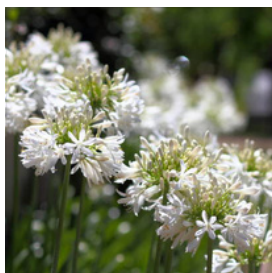

DIANELLA
tropic belle
SMALL SHRUB

DIANELLA
variegata
SMALL SHRUB

GARDENIA
florida
LARGE SHRUB

LAURUS
nobilis
LARGE SHRUB

LIRIOPE EVERGREEN
giant
MEDIUM SHRUB

LOMANDRA
silver grace
SMALL SHRUB

LOMANDRA
tanika
SMALL SHRUB

Contemporary

CONTINUED...

VIBURNUM
odoratissimum
LARGE SHRUB

VIBURNUM
suspensum
LARGE SHRUB

VIBURNUM
tinus
LARGE SHRUB

Cottage

PLANT SELECTIONS

AGAPANTHUS
blue
MEDIUM SHRUB

AGAPANTHUS
white
MEDIUM SHRUB

ALTERNANTHERA
little ruby
SMALL SHRUB

BUXUS MICROPHYLLA
japonica
SMALL SHRUB

BUXUS
sempervirens
LARGE SHRUB

GARDENIA
florida
LARGE SHRUB

HARDENBERGIA
mini haha
GROUND COVER

LAVENDER
astd
MEDIUM SHRUB