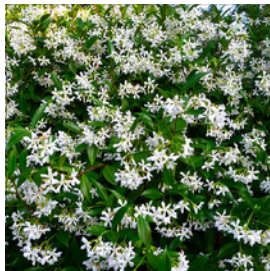

VIBURNUM
suspensum
LARGE SHRUB

VIBURNUM
tinus
LARGE SHRUB

Formal

PLANT SELECTIONS

ACACIA
limelight
MEDIUM SHRUB

ALTERNANTHERA
little ruby
SMALL SHRUB

BUXUS MICROPHYLLA
japonica
SMALL SHRUB

BUXUS
sempervirens
LARGE SHRUB

GARDENIA
florida
LARGE SHRUB

LAURUS
nobilis
LARGE SHRUB

LIRIOPE EVERGREEN
giant
MEDIUM SHRUB

MURRAYA
paniculata
LARGE SHRUB

MYRSINE
africana
SMALL SHRUB

PITTOSPORUM
miss muffet
SMALL SHRUB

RHAPHIOLEPIS
indica alba
LARGE SHRUB

RHAPHIOLEPIS
snow maiden
MEDIUM SHRUB

ROSEMARY
officinalis
MEDIUM SHRUB

SYZYGIIUM
bush christmas
MEDIUM SHRUB

SYZYGIIUM
hinterland gold
LARGE SHRUB

SYZYGIIUM
tiny trev
MEDIUM SHRUB

TRACHELOSPERMUM
jasminoides
GROUND COVER

VIBURNUM
odoratissimum
LARGE SHRUB

VIBURNUM
tinus
LARGE SHRUB