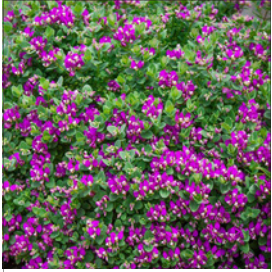

OLEARIA
little smokie
MEDIUM SHRUB

PATERSONIA
occidentalis
SMALL SHRUB

Native Coastal

CONTINUED...

POLYGALA
little polly
SMALL SHRUB

SCAEVOLA
fanfare
GROUND COVER

THRYPTOENE
saxixola
SMALL SHRUB

WESTRINGIA DWARF
aussie box
MEDIUM SHRUB

DIANELLA
tropic belle
SMALL SHRUB

DIANELLA
variegata
SMALL SHRUB

GARDENIA
florida
LARGE SHRUB

LAURUS
nobilis
LARGE SHRUB

LIRIOPE EVERGREEN
giant
MEDIUM SHRUB

LOMANDRA
silver grace
SMALL SHRUB

LOMANDRA
tanika
SMALL SHRUB