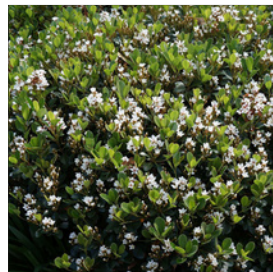

DIANELLA
tropic belle
SMALL SHRUB

DIANELLA
variegata
SMALL SHRUB

GARDENIA
florida
LARGE SHRUB

LAURUS
nobilis
LARGE SHRUB

LIRIOPE EVERGREEN
giant
MEDIUM SHRUB

LOMANDRA
silver grace
SMALL SHRUB

LOMANDRA
tanika
SMALL SHRUB

MURRAYA
paniculata
LARGE SHRUB

PITTOSPORUM
miss muffet
SMALL SHRUB

RHAPHIOLEPIS
indica alba
LARGE SHRUB

RHAPHIOLEPIS
snow maiden
MEDIUM SHRUB

SYZYGIIUM
bush christmas
MEDIUM SHRUB

TRACHELOSPERMUM
jasminoides
GROUND COVER